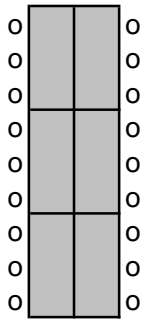

## Seating Options

[www.sanitas.co.bw](http://www.sanitas.co.bw)

### Dinner seating

Single line

Double line

Large Room	Small Room
Max 28 Single line	Max 14 -16 Single line
Max 56 Double line	

### Lecture seating

Large Room	Small Room
Max 43	Max 18

### Round Tables

Eight seater round tables

Large Room	Small Room
Max 7 tables	Max 3 tables